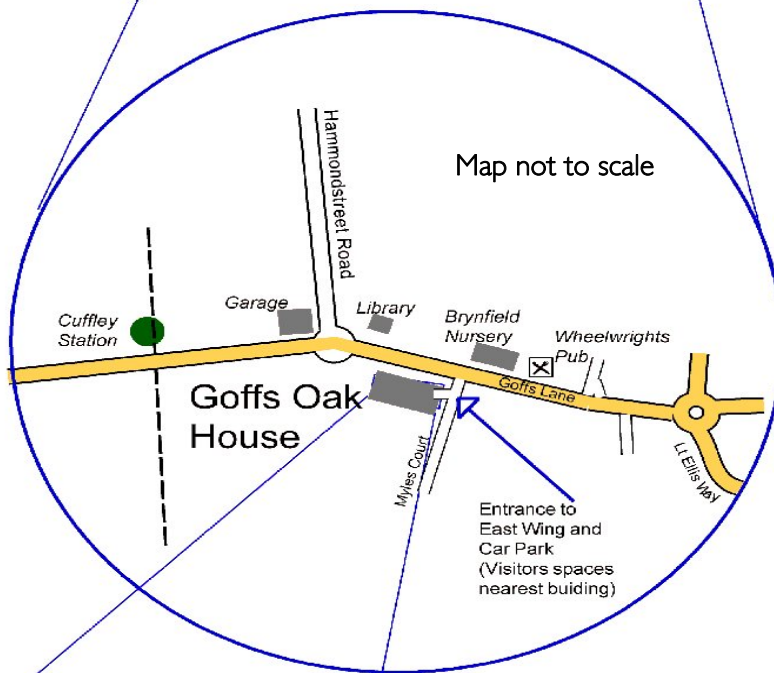

Map not to scale

Directions to East Wing, Goffs Oak House

From the junction of the A10 Great Cambridge Road/M25 Junction 25 *:

- Go North on A10 for 1/2 mile.
- At first roundabout turn left off A10 onto B198 dual carriageway, Lt Ellis Way, towards Flamstead End for 1 1/2 miles.
- At next roundabout, turn left onto B156 towards Cuffley.
- After 1 mile hill flattens out, pass "The Wheelwrights" Pub on right and after further 100 yards, take left turn into entrance of East Wing, Goffs Oak House.