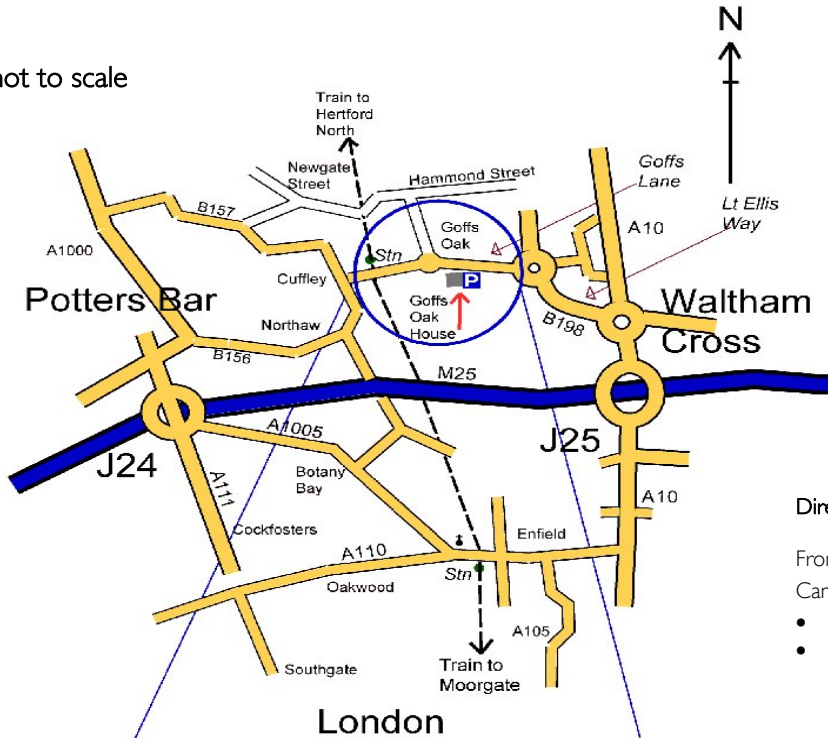

Map not to scale

Directions to East Wing, Goffs Oak House

From the junction of the A10 Great Cambridge Road/M25 Junction 25 *:

- Go North on A10 for 1/2 mile.
- At first roundabout turn left off A10 onto B198 dual carriageway, Lt Ellis Way, towards Flamstead End for 1 1/2 miles.
- At next roundabout, turn left onto B156 towards Cuffley.
- After 1 mile hill flattens out, pass "The Wheelwrights" Pub on right and after further 100 yards, take left turn into entrance of East Wing, Goffs Oak House.